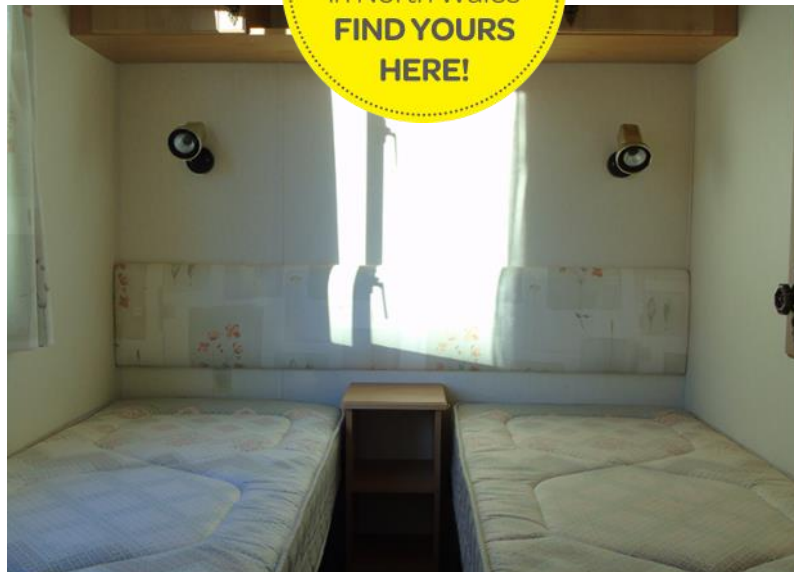

2004 Ashbrooke

Brentmere
LEISURE

30ft x 12ft - 2 bed

£

Inc Vat Ex delivery

Specification includes:

- L shaped dining area
- Separate oven and grill
- 4 burner hob
- Lounge gas fire
- Microwave space

LC
LLOYDS CARAVAN
& LODGE SALES

100's
of Caravan Parks
in North Wales
**FIND YOURS
HERE!**

With plenty of seating and storage, the Ashbrooke has everything you need for holidays year on year.

Features Include;

- All carpets, curtains and blinds
- Cooker
- L shaped dining area
- Separate oven and grill
- 4 burner hob
- Lounge gas fire
- Microwave space
- Porcelain sanitaryware
- Shower unit
- Stainless steel sink
- Tv Space
- Twin bed
- Wardobe
- Wrap around sofa
- Overhead storage to twin bedroom
- Vanity table to main bedroom
- Walk in wardrobe to main bedroom