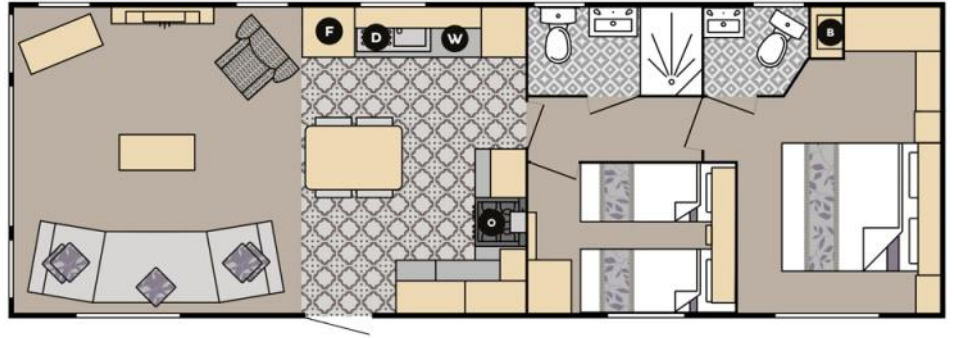

Available at

LC
LLOYDS CARAVAN
& LODGE SALES

Lloyds Caravan & Lodge Sales,
Towyn Road, Towyn,
Conwy, LL22 9NW

01745 832 050

www.lloydscaravans.co.uk