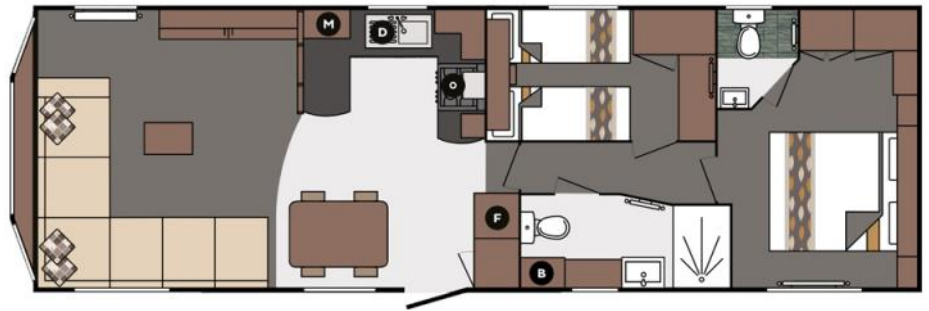

Available at

LC

LLOYDS CARAVAN
& LODGE SALES

Lloyds Caravan & Lodge Sales,
Towyn Road, Towyn,
Conwy, LL22 9NW

01745 832 050

www.lloydscaravans.co.uk