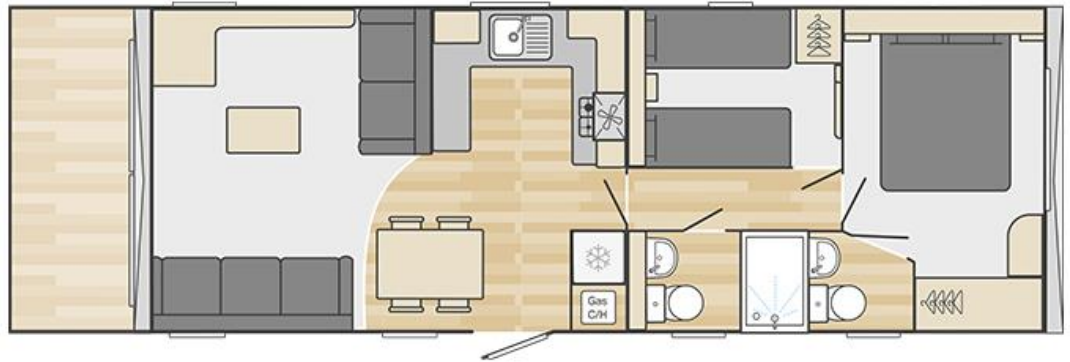

2023 Bordeaux Escape

SWIFT

Available at

LC

**LLOYDS CARAVAN
& LODGE SALES**

Lloyds Caravan & Lodge Sales,
Towyn Road, Towyn,
Conwy, LL22 9NW

01745 832 050

www.lloydscaravans.co.uk