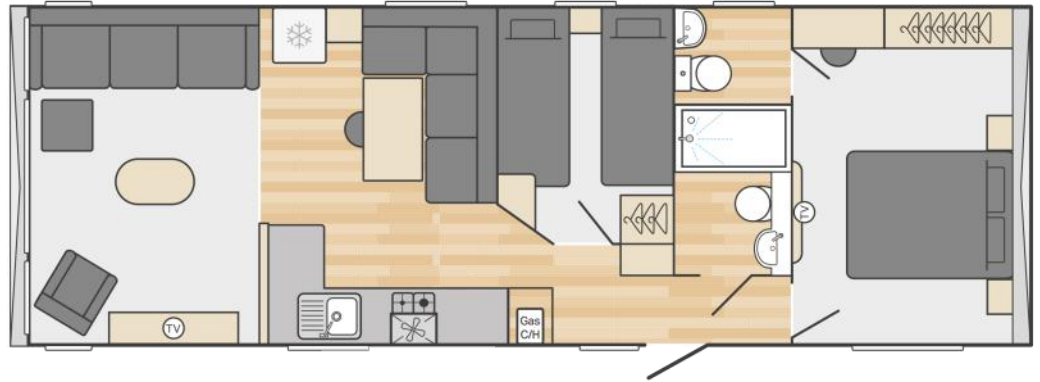

2023 Moselle Country

SWIFT

Available at

LC

**LLOYDS CARAVAN
& LODGE SALES**

Lloyds Caravan & Lodge Sales,
Towyn Road, Towyn,
Conwy, LL22 9NW

01745 832 050

www.lloydscaravans.co.uk