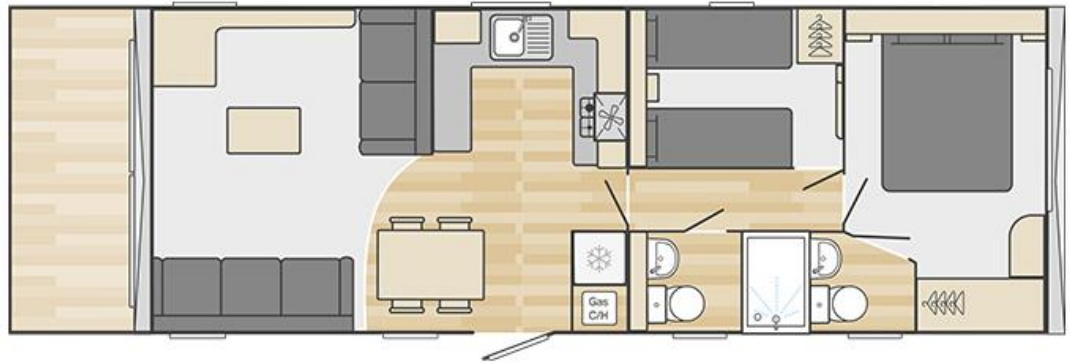

2024 Bordeaux Escape

SWIFT

Available at

LC

**LLOYDS CARAVAN
& LODGE SALES**

Lloyds Caravan & Lodge Sales,
Towyn Road, Towyn,
Conwy, LL22 9NW

01745 832 050

www.lloydscaravans.co.uk