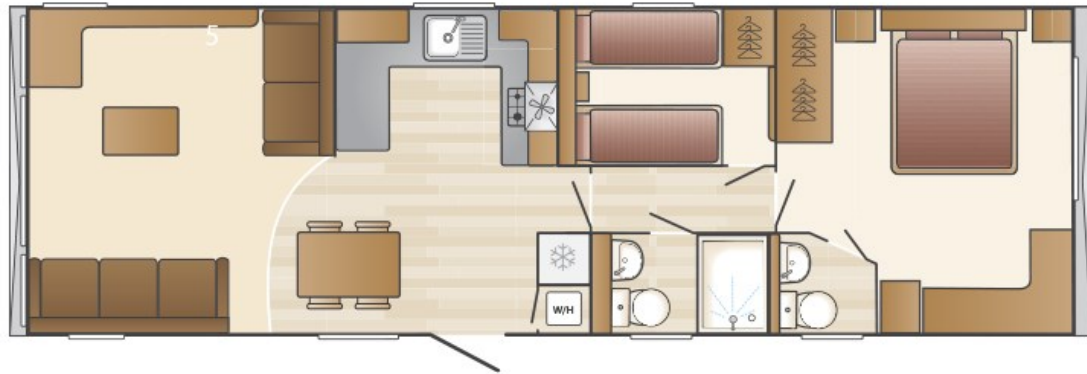

2023 Margeaux

SWIFT

Available at

LC

**LLOYDS CARAVAN
& LODGE SALES**

Lloyds Caravan & Lodge Sales,
Towyn Road, Towyn,
Conwy, LL22 9NW

01745 832 050

www.lloyds-caravans.co.uk