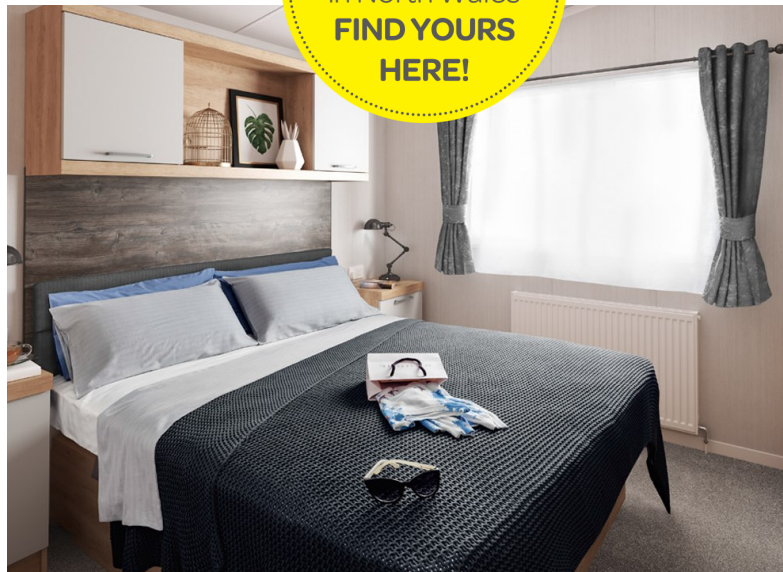

A high quality holiday home which is of exceptional value. It's open layout and bold colour scheme makes this abode a wonderful place to spend family holidays year on year.

Features Include;

- 7ft (2.13m) high ceilings at side walls
- NEW 'Maldives' soft furnishing scheme
- Gas water heater
- Luxury carpet with underlay throughout
- Laminate effect vinyl flooring in kitchen/dining/bathroom(s)
- Modern 'Nebraska Oak' woodgrain
- Stylish silver matt handles throughout
- Low energy LED lighting throughout
- USB double socket
- Good provision of double electric sockets throughout
- Coffee table with two cylindrical stools underneath
- Framed fireplace with contemporary 'Bach' electric fire
- Mirror with silver frame
- Stylish framed wall picture
- Soft close on kitchen units
- Integrated microwave
- A+ rated double door integrated fridge and freezer
- White resin bowl and drainer
- White tile effect splashback
- Table comes with 'Toulouse' wood effect top
- Roller blind in 'Carnival Buttercup'
- Large shower cubicle with glass sliding door and thermostatic shower with topper in main bathroom
- LED vanity spotlights
- Dual flush WC
- Double bed in main bedroom with lift up storage