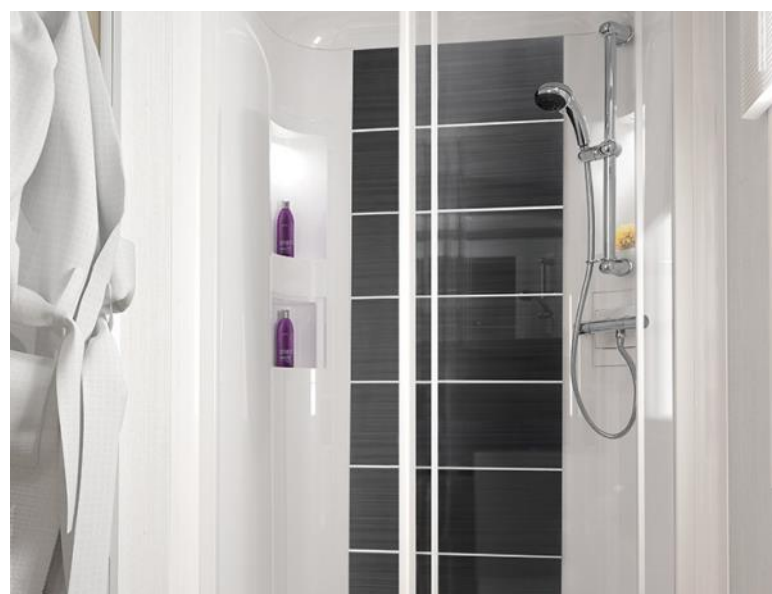

2024 Bordeaux

SWIFT

38ft x 12ft - 3 bed

£

Inc Vat Ex delivery

Specification includes:

Double Glazing
Central Heating

2024 Bordeaux

The Swift Bordeaux Holiday Home exudes a blend of modern elegance and functional design, providing a well-furnished and chic space to call home during your holiday.

You'll have the option of selecting between two or three bedrooms, allowing for flexibility that suits your preferences and needs.

Features Include;

- Fusion galvanised chassis
- 7ft (2.13m) high ceilings at side walls
- Maldives soft furnishing scheme
- Luxury carpet with underlay
- Laminate effect vinyl flooring
- USB sockets
- Double electric sockets
- Freestanding two-piece suite with fold out occasional bed
- TV point with Co-Ax and 240V socket
- Framed fireplace with contemporary Bach electric fire
- Coffee table with two upholstered cylindrical stools underneath
- Mirror with gold frame
- Framed wall picture
- Oven, grill and electronic ignition
- Four-burner gas hob with electronic ignition
- Extractor fan
- Integrated microwave oven*
- Integrated fridge and freezer
- Soft close on kitchen units
- Marble laminate worktops
- Brass effect tap with porcelain handles
- Dining suite with four Rochelle chairs
- Table comes with Toulouse wood effect top
- Rollerblind in Carnival Taupe
- Double bed in main bedroom
- Padded headboard(s)
- Bedside cabinets with Jackson Pine inset panel and overbed storage
- Under locker LED strip lights
- Vanity area with mirror and socket in main bedroom
- Brass effect curtain poles
- Large shower cubicle
- Dual flush WC
- Acrylic splashback with green glass look
- LED vanity spotlights
- Extractor fan in main bathroom