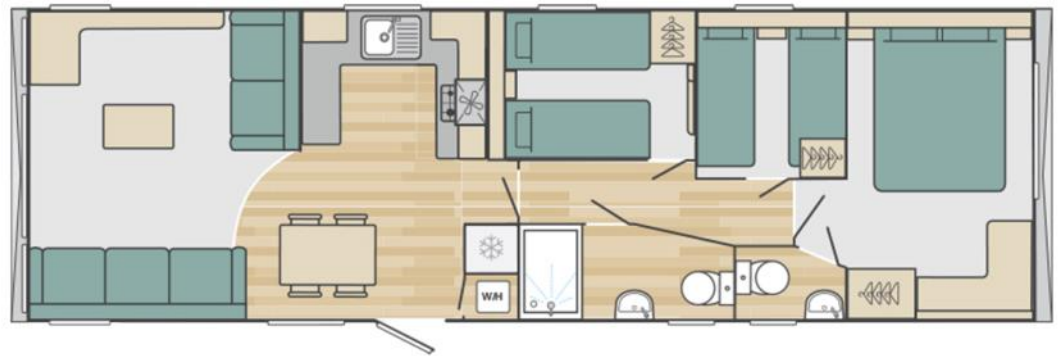

2024 Bordeaux

SWIFT

Available at

LC

LLOYDS CARAVAN
& LODGE SALES

Lloyds Caravan & Lodge Sales,
Towyn Road, Towyn,
Conwy, LL22 9NW

01745 832 050

www.lloyds-caravans.co.uk