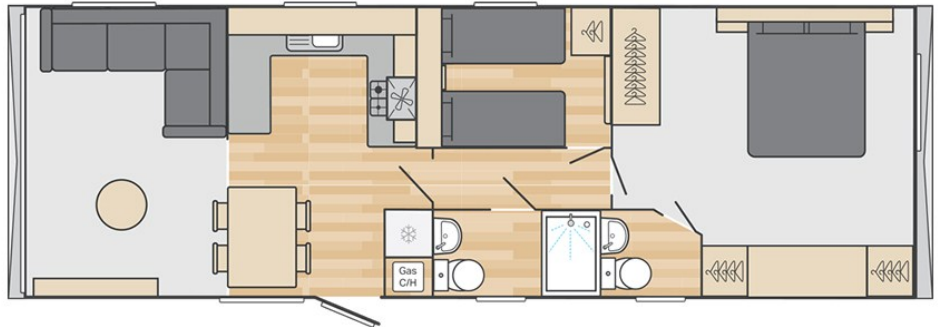

2025 Ardennes

SWIFT

Available at

LC

LLOYDS CARAVAN
& LODGE SALES

Lloyds Caravan & Lodge Sales,
Towyn Road, Towyn,
Conwy, LL22 9NW

01745 832 050

www.lloyds-caravans.co.uk