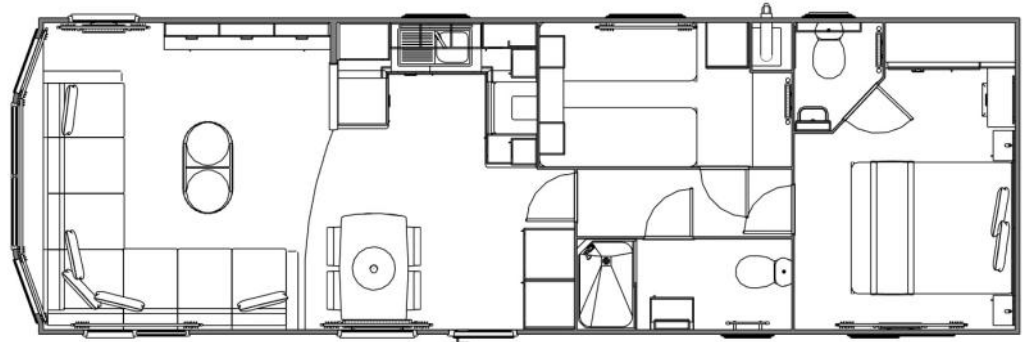

Available at

LC

LLOYDS CARAVAN
& LODGE SALES

Lloyds Caravan & Lodge Sales,
Towyn Road, Towyn,
Conwy, LL22 9NW

01745 832 050

www.lloyds-caravans.co.uk