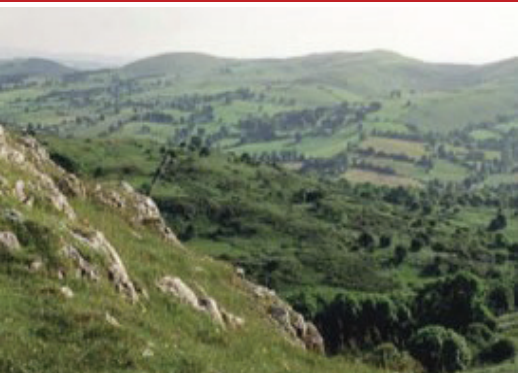

### Park Description

Bryn Bowlio Caravan Park is set within an 'Area of Outstanding Beauty' in North Wales. The park is situated at the foot of Moel Famau within the Clwydian Hills, a remarkable setting deep within the countryside. Bryn Bowlio is a 3\* peaceful country park, ideal for relaxation and getting away from it all.

The park itself reflects the beauty of its natural surroundings, with Loggerheads County Park situated nearby, representing natural scenery is ever important at the park. The park is home to a marvelous pond, where you can pass time feeding the ducks which take habitat there.